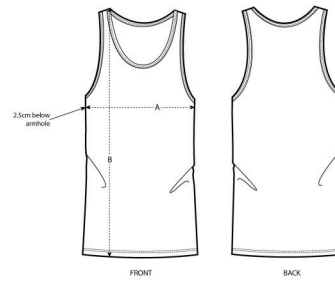

**MEN / TANK TOPS**  
**STANLEY RUNS**

STTM551

**The men's tank top**

Single Jersey  
100% Organic ring-spun Combed Cotton  
155 GSM

- Sleeveless
- Self fabric binding on neck collar and armhole with narrow double topstitch
- Bottom hem with narrow double topstitch

FITTED

S M L XL XXL

Size guide

WHITES

WHITE

COLORS

BLACK

NAVY

ESSENTIAL HEATHERS

HEATHER GREY

DARK HEATHER GREY

SIZES		S	M	L	XL	XXL
A	Half Chest	45	48	51	54	57
B	Body Length	69.5	71.5	73.5	75.5	77.5

Combo options

Stella Dreams

Printing Specifications

Fits all kind of printing techniques. For more information, please visit our website.